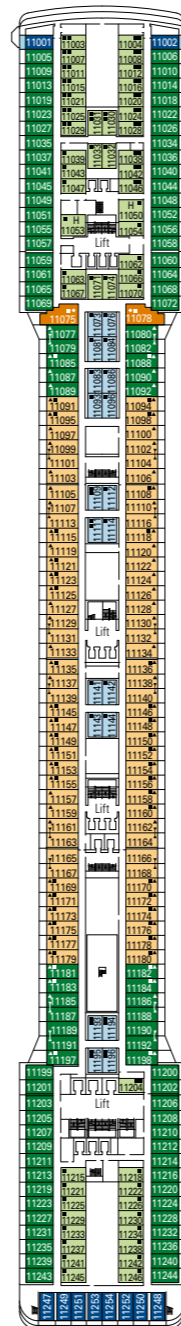

MSC Magnifica

Use the deck plans to select your ideal cabin.
Choose the deck you wish then use the colours to identify the category of accommodation you desire.

Cabins **1259** | Guests **3223**

Cabin Categories and Experiences.

BELLA EXPERIENCE

- Interior
- Outside with Partial View
- Balcony

FANTASTICA EXPERIENCE

- Interior
- Ocean View
- Balcony
- Family Cabins*

AUREA EXPERIENCE

- Balcony
- Suite

LEGEND

- ▲ Sofa bed
- ◆ Double sofa bed
- 3rd bed is a pullman bed
- 3rd and 4th beds are pullman beds
- ↔ Connecting Cabins
- H Cabins for guests with disabilities or reduced mobility
- Cabins with partial view
- Balcony with metal balustrade
- Balcony with half glass half metal balustrade

- * The ship offers many family cabins which are the combination of 2 connected cabins. Please contact your travel agent for all the available options.
- All cabins have one double bed convertible to two single beds except in cabins for guests with disabilities or reduced mobility (H), this does not apply to cabins 15022 and 15023.
- 3rd and 4th beds available in all categories except for Balcony Bella.
- 5th bed available in Suite Aurea.

DECK 15
CAPRI

DECK 14
POSITANO

DECK 12
PORTOVENERE

DECK 11
ISCHIA

DECK 10
RICCIONE

DECK 9
PANAREA

DECK 8
CAMOGLI

DECK 5
SORRENTO