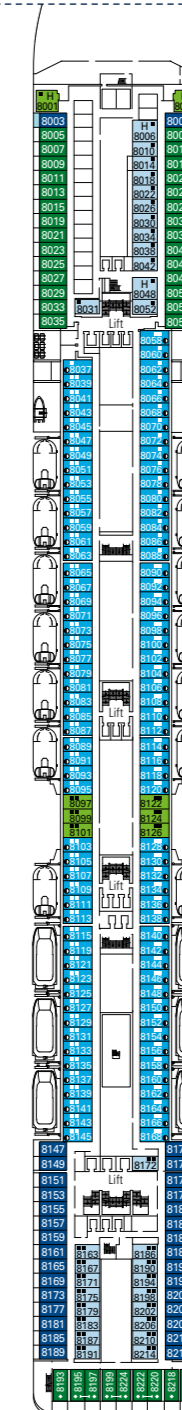

MSC Magnifica

Use the deck plans to select your ideal cabin.
Choose the deck you wish then use the colours to identify the category of accommodation you desire.

Cabins **1259** | Guests **3223**

Cabin Categories and Experiences.

BELLA EXPERIENCE

- Interior
- Outside with Partial View
- Balcony

FANTASTICA EXPERIENCE

- Interior
- Ocean View
- Balcony
- Family Cabins*

AUREA EXPERIENCE

- Balcony
- Suite

LEGEND

- ▲ Sofa bed
- ◆ Double sofa bed
- 3rd bed is a pullman bed
- 3rd and 4th beds are pullman beds
- ↔ Connecting Cabins
- H Cabins for guests with disabilities or reduced mobility
- Cabins with partial view
- Balcony with metal balustrade
- Balcony with half glass half metal balustrade

- * The ship offers many family cabins which are the combination of 2 connected cabins. Please contact your travel agent for all the available options.
- All cabins have one double bed convertible to two single beds except in cabins for guests with disabilities or reduced mobility (H), this does not apply to cabins 15022 and 15023.
- 3rd and 4th beds available in all categories except for Balcony Bella.
- 5th bed available in Suite Aurea.

DECK 15
CAPRI

DECK 14
POSITANO

DECK 12
PORTOVENERE

DECK 11
ISCHIA

DECK 10
RICCIONE

DECK 9
PANAREA

DECK 8
CAMOGLI

DECK 5
SORRENTO