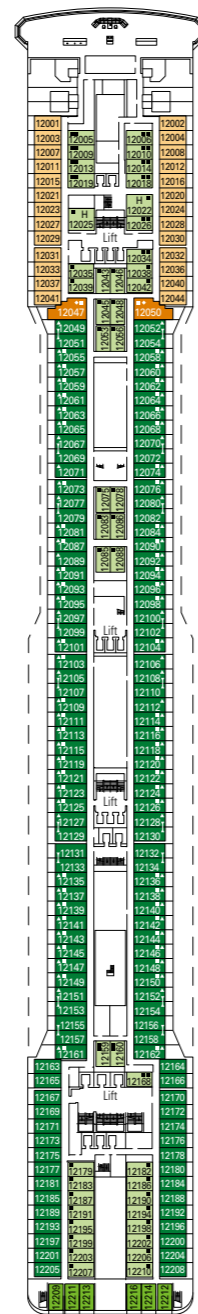

MSC Magnifica

Use the deck plans to select your ideal cabin.
Choose the deck you wish then use the colours to identify the category of accommodation you desire.

Cabins **1259** | Guests **3223**

Cabin Categories and Experiences.

BELLA EXPERIENCE

- Interior
- Outside with Partial View
- Balcony

FANTASTICA EXPERIENCE

- Interior
- Ocean View
- Balcony
- Family Cabins*

AUREA EXPERIENCE

- Balcony
- Suite

LEGEND

- ▲ Sofa bed
- ◆ Double sofa bed
- 3rd bed is a pullman bed
- 3rd and 4th beds are pullman beds
- ↔ Connecting Cabins
- H Cabins for guests with disabilities or reduced mobility
- Cabins with partial view
- Balcony with metal balustrade
- Balcony with half glass half metal balustrade

- * The ship offers many family cabins which are the combination of 2 connected cabins. Please contact your travel agent for all the available options.
- All cabins have one double bed convertible to two single beds except in cabins for guests with disabilities or reduced mobility (H), this does not apply to cabins 15022 and 15023.
- 3rd and 4th beds available in all categories except for Balcony Bella.
- 5th bed available in Suite Aurea.

DECK 15
CAPRI

DECK 14
POSITANO

DECK 12
PORTOVENERE

DECK 11
ISCHIA

DECK 10
RICCIONE

DECK 9
PANAREA

DECK 8
CAMOGLI

DECK 5
SORRENTO