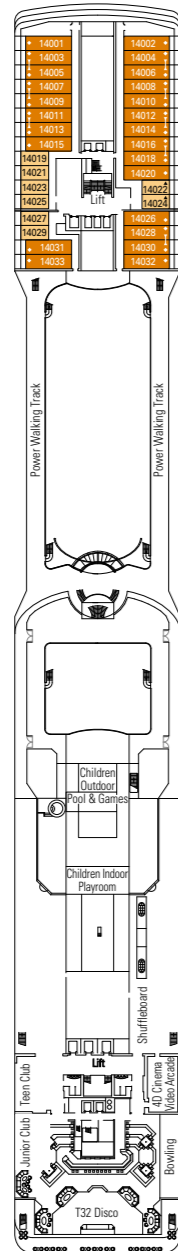

MSC Magnifica

Use the deck plans to select your ideal cabin.
Choose the deck you wish then use the colours to identify the category of accommodation you desire.

Cabins **1259** | Guests **3223**

Cabin Categories and Experiences.

BELLA EXPERIENCE

- Interior
- Outside with Partial View
- Balcony

FANTASTICA EXPERIENCE

- Interior
- Ocean View
- Balcony
- Family Cabins*

AUREA EXPERIENCE

- Balcony
- Suite

LEGEND

- ▲ Sofa bed
- ◆ Double sofa bed
- 3rd bed is a pullman bed
- 3rd and 4th beds are pullman beds
- ↔ Connecting Cabins
- H Cabins for guests with disabilities or reduced mobility
- Cabins with partial view
- Balcony with metal balustrade
- Balcony with half glass half metal balustrade

- * The ship offers many family cabins which are the combination of 2 connected cabins. Please contact your travel agent for all the available options.
- All cabins have one double bed convertible to two single beds except in cabins for guests with disabilities or reduced mobility (H), this does not apply to cabins 15022 and 15023.
- 3rd and 4th beds available in all categories except for Balcony Bella.
- 5th bed available in Suite Aurea.

DECK 15
CAPRI

DECK 14
POSITANO

DECK 12
PORTOVENERE

DECK 11
ISCHIA

DECK 10
RICCIONE

DECK 9
PANAREA

DECK 8
CAMOGLI

DECK 5
SORRENTO