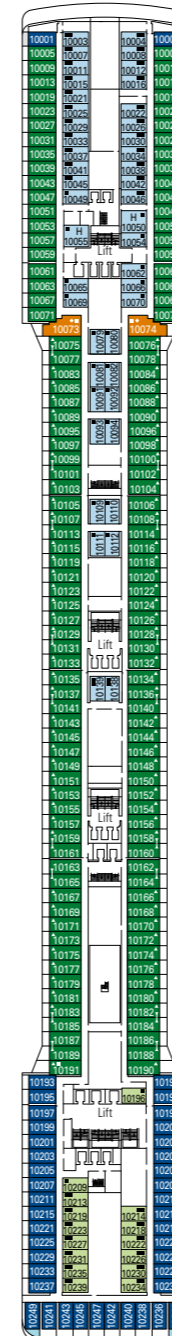

MSC Magnifica

Use the deck plans to select your ideal cabin.
Choose the deck you wish then use the colours to identify the category of accommodation you desire.

Cabins **1259** | Guests **3223**

Cabin Categories and Experiences.

BELLA EXPERIENCE

- Interior
- Outside with Partial View
- Balcony

FANTASTICA EXPERIENCE

- Interior
- Ocean View
- Balcony
- Family Cabins*

AUREA EXPERIENCE

- Balcony
- Suite

LEGEND

- ▲ Sofa bed
- ◆ Double sofa bed
- 3rd bed is a pullman bed
- 3rd and 4th beds are pullman beds
- ↔ Connecting Cabins
- H Cabins for guests with disabilities or reduced mobility
- Cabins with partial view
- Balcony with metal balustrade
- Balcony with half glass half metal balustrade

- * The ship offers many family cabins which are the combination of 2 connected cabins. Please contact your travel agent for all the available options.
- All cabins have one double bed convertible to two single beds except in cabins for guests with disabilities or reduced mobility (H), this does not apply to cabins 15022 and 15023.
- 3rd and 4th beds available in all categories except for Balcony Bella.
- 5th bed available in Suite Aurea.

DECK 15
CAPRI

DECK 14
POSITANO

DECK 12
PORTOVENERE

DECK 11
ISCHIA

DECK 10
RICCIONE

DECK 9
PANAREA

DECK 8
CAMOGLI

DECK 5
SORRENTO