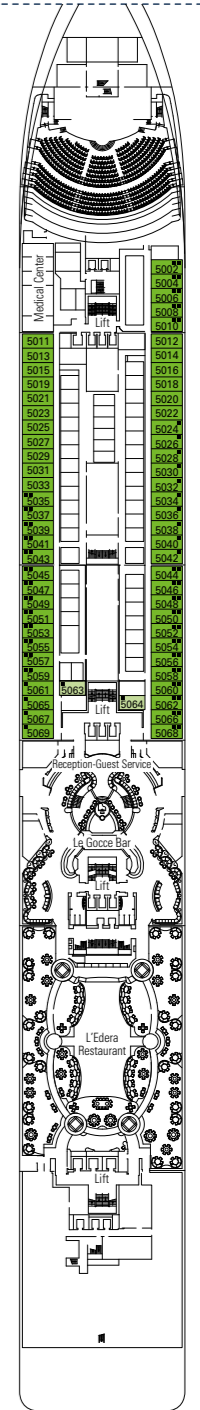

MSC Magnifica

Use the deck plans to select your ideal cabin.
Choose the deck you wish then use the colours to identify the category of accommodation you desire.

Cabins **1259** | Guests **3223**

Cabin Categories and Experiences.

BELLA EXPERIENCE

- Interior
- Outside with Partial View
- Balcony

FANTASTICA EXPERIENCE

- Interior
- Ocean View
- Balcony
- Family Cabins*

AUREA EXPERIENCE

- Balcony
- Suite

LEGEND

- ▲ Sofa bed
- ◆ Double sofa bed
- 3rd bed is a pullman bed
- 3rd and 4th beds are pullman beds
- ↔ Connecting Cabins
- H Cabins for guests with disabilities or reduced mobility
- Cabins with partial view
- Balcony with metal balustrade
- Balcony with half glass half metal balustrade

- * The ship offers many family cabins which are the combination of 2 connected cabins. Please contact your travel agent for all the available options.
- All cabins have one double bed convertible to two single beds except in cabins for guests with disabilities or reduced mobility (H), this does not apply to cabins 15022 and 15023.
- 3rd and 4th beds available in all categories except for Balcony Bella.
- 5th bed available in Suite Aurea.

DECK 15
CAPRI

DECK 14
POSITANO

DECK 12
PORTOVENERE

DECK 11
ISCHIA

DECK 10
RICCIONE

DECK 9
PANAREA

DECK 8
CAMOGLI

DECK 5
SORRENTO