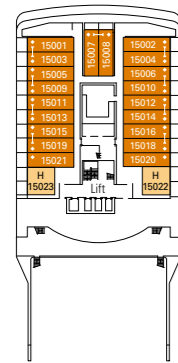

MSC Magnifica

Use the deck plans to select your ideal cabin.
Choose the deck you wish then use the colours to identify the category of accommodation you desire.

Cabins **1259** | Guests **3223**

Cabin Categories and Experiences.

BELLA EXPERIENCE

- Interior
- Outside with Partial View
- Balcony

FANTASTICA EXPERIENCE

- Interior
- Ocean View
- Balcony
- Family Cabins*

AUREA EXPERIENCE

- Balcony
- Suite

LEGEND

- ▲ Sofa bed
- ◆ Double sofa bed
- 3rd bed is a pullman bed
- 3rd and 4th beds are pullman beds
- ↔ Connecting Cabins
- H Cabins for guests with disabilities or reduced mobility
- Cabins with partial view
- Balcony with metal balustrade
- Balcony with half glass half metal balustrade

- * The ship offers many family cabins which are the combination of 2 connected cabins. Please contact your travel agent for all the available options.
- All cabins have one double bed convertible to two single beds except in cabins for guests with disabilities or reduced mobility (H), this does not apply to cabins 15022 and 15023.
- 3rd and 4th beds available in all categories except for Balcony Bella.
- 5th bed available in Suite Aurea.