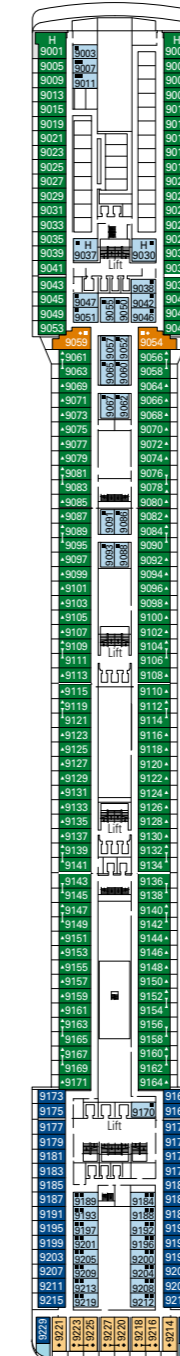

MSC Magnifica

Use the deck plans to select your ideal cabin.
Choose the deck you wish then use the colours to identify the category of accommodation you desire.

Cabins **1259** | Guests **3223**

Cabin Categories and Experiences.

BELLA EXPERIENCE

- Interior
- Outside with Partial View
- Balcony

FANTASTICA EXPERIENCE

- Interior
- Ocean View
- Balcony
- Family Cabins*

AUREA EXPERIENCE

- Balcony
- Suite

LEGEND

- ▲ Sofa bed
- ◆ Double sofa bed
- 3rd bed is a pullman bed
- 3rd and 4th beds are pullman beds
- ↔ Connecting Cabins
- H Cabins for guests with disabilities or reduced mobility
- Cabins with partial view
- Balcony with metal balustrade
- Balcony with half glass half metal balustrade

- * The ship offers many family cabins which are the combination of 2 connected cabins. Please contact your travel agent for all the available options.
- All cabins have one double bed convertible to two single beds except in cabins for guests with disabilities or reduced mobility (H), this does not apply to cabins 15022 and 15023.
- 3rd and 4th beds available in all categories except for Balcony Bella.
- 5th bed available in Suite Aurea.

DECK 15
CAPRI

DECK 14
POSITANO

DECK 12
PORTOVENERE

DECK 11
ISCHIA

DECK 10
RICCIONE

DECK 9
PANAREA

DECK 8
CAMOGLI

DECK 5
SORRENTO